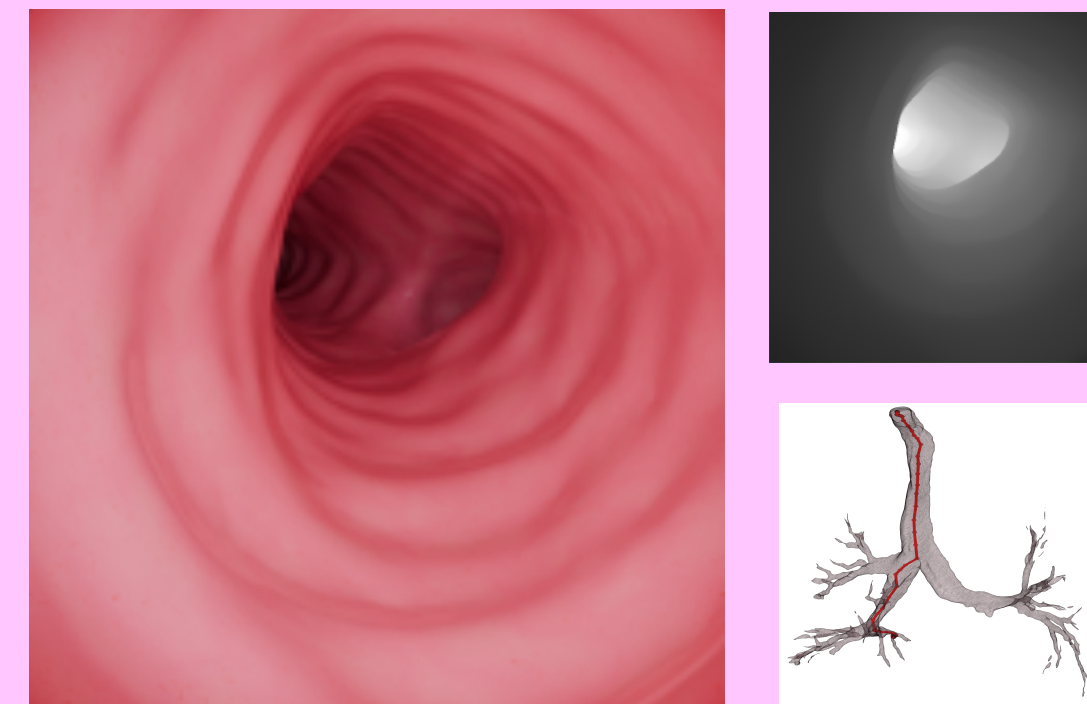

BM-BronchoLC

- ✓ Appearance
- ✓ Diverse
- ✗ Deformation
- ✗ Depth
- ✗ Camera Pose
- ✗ Mesh

BREATH-VL

- ✓ Appearance
- ✗ Diverse
- ✗ Deformation
- ✗ Depth
- ✓ Camera Pose
- ✓ Mesh

BronchoPose

- ✓ Appearance
- ✗ Diverse
- ✗ Deformation
- ✗ Depth
- ✓ Camera Pose
- ✓ Mesh

Input: Paired CTs
Inhale + Exhale

Segmentation
and mesh registration

Camera Trajectory
and deformation

Physically Based Rendering

- ✓ Appearance
- ✓ Diverse
- ✓ Deformation
- ✓ Depth
- ✓ Camera Pose
- ✓ Mesh