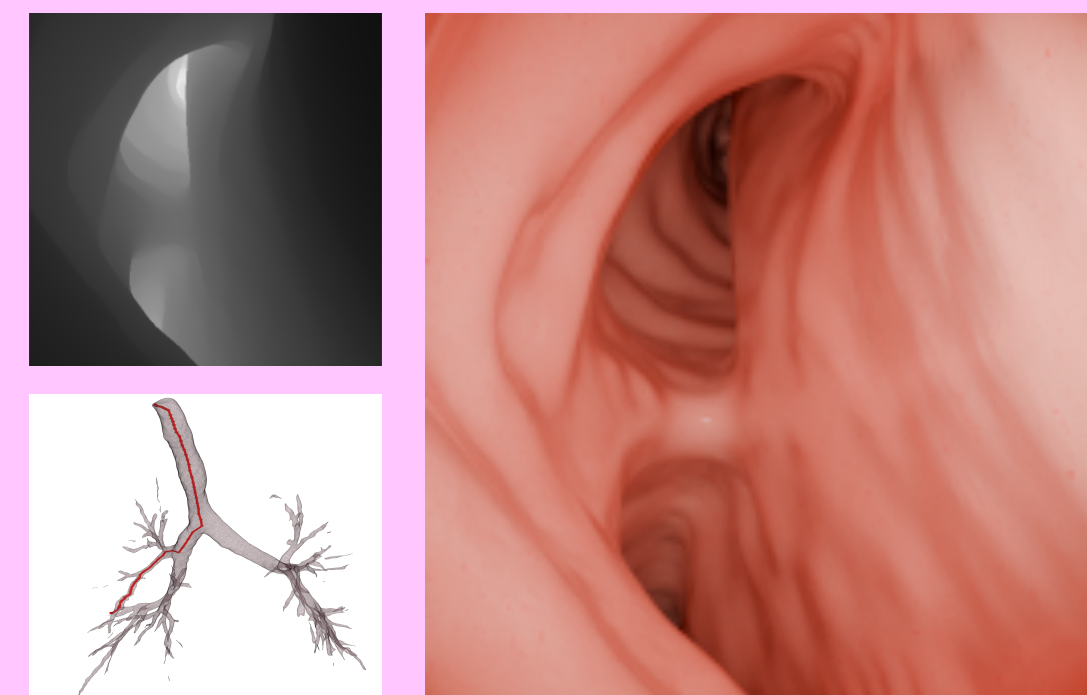

BM-BronchoLC

- ✓ Appearance
- ✓ Diverse
- ✗ Deformation
- ✗ Depth
- ✗ Camera Pose
- ✗ Mesh

BREATH-VL

- ✓ Appearance
- ✗ Diverse
- ✗ Deformation
- ✗ Depth
- ✓ Camera Pose
- ✓ Mesh

BronchoPose

- ✓ Appearance
- ✗ Diverse
- ✗ Deformation
- ✗ Depth
- ✓ Camera Pose
- ✓ Mesh

Input: Paired CTs
Inhale + Exhale

Segmentation
and mesh registration

Camera Trajectory
and deformation

Physically Based Rendering

- ✓ Appearance
- ✓ Diverse
- ✓ Deformation
- ✓ Depth
- ✓ Camera Pose
- ✓ Mesh