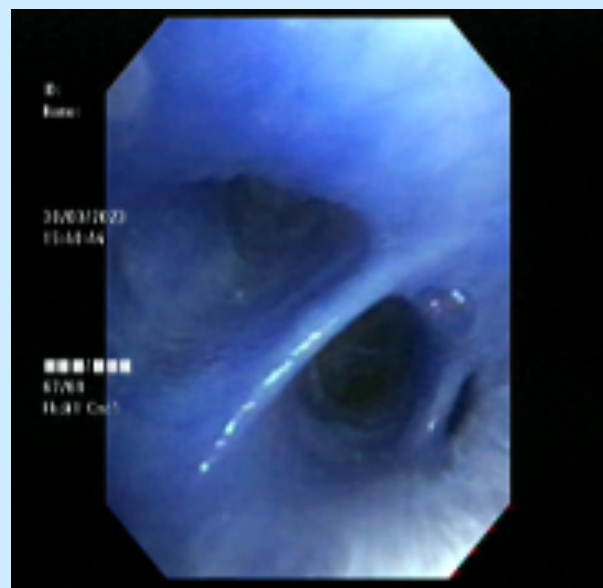

BM-BronchoLC

- ✓ Appearance
- ✓ Diverse
- ✗ Deformation
- ✗ Depth
- ✗ Camera Pose
- ✗ Mesh

BREATH-VL

- ✓ Appearance
- ✗ Diverse
- ✗ Deformation
- ✗ Depth
- ✓ Camera Pose
- ✓ Mesh

BronchoPose

- ✓ Appearance
- ✗ Diverse
- ✗ Deformation
- ✗ Depth
- ✓ Camera Pose
- ✓ Mesh

Input: Paired CTs
Inhale + Exhale

Segmentation
and mesh registration

Camera Trajectory
and deformation

Physically Based Rendering

- ✓ Appearance
- ✓ Diverse
- ✓ Deformation
- ✓ Depth
- ✓ Camera Pose
- ✓ Mesh