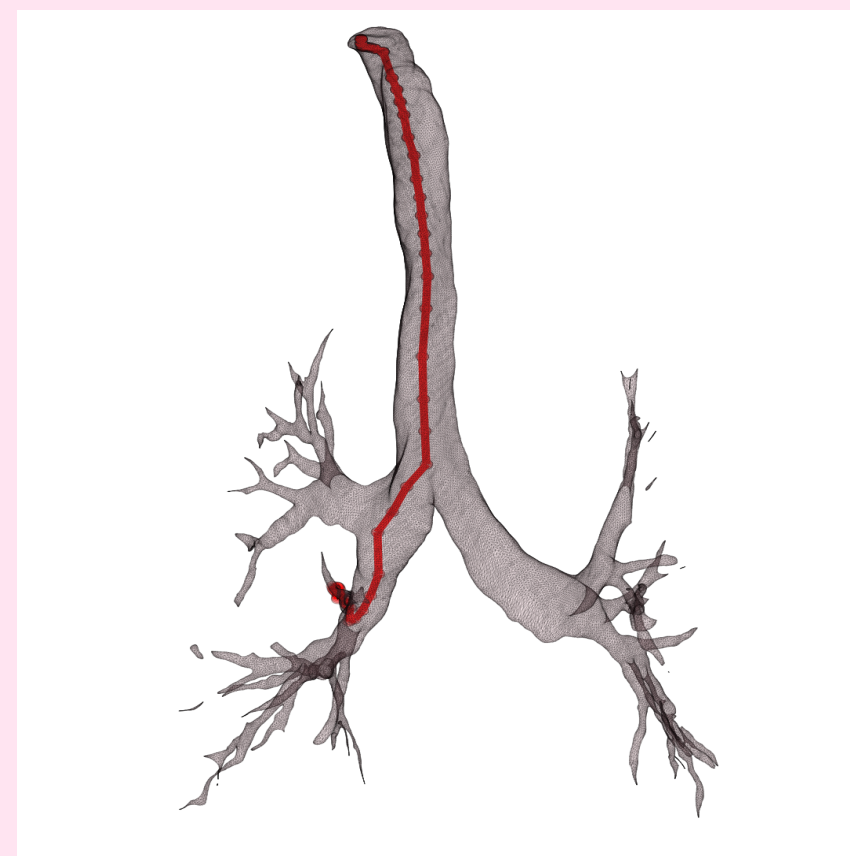

BM-BronchoLC

- ✓ Appearance
- ✓ Diverse
- ✗ Deformation
- ✗ Depth
- ✗ Camera Pose
- ✗ Mesh

BREATH-VL

- ✓ Appearance
- ✗ Diverse
- ✗ Deformation
- ✗ Depth
- ✓ Camera Pose
- ✓ Mesh

BronchoPose

- ✓ Appearance
- ✗ Diverse
- ✗ Deformation
- ✗ Depth
- ✓ Camera Pose
- ✓ Mesh

Input: Paired CTs
Inhale + Exhale

Segmentation
and mesh registration

Camera Trajectory
and deformation

Physically Based Rendering

- ✓ Appearance
- ✓ Diverse
- ✓ Deformation
- ✓ Depth
- ✓ Camera Pose
- ✓ Mesh