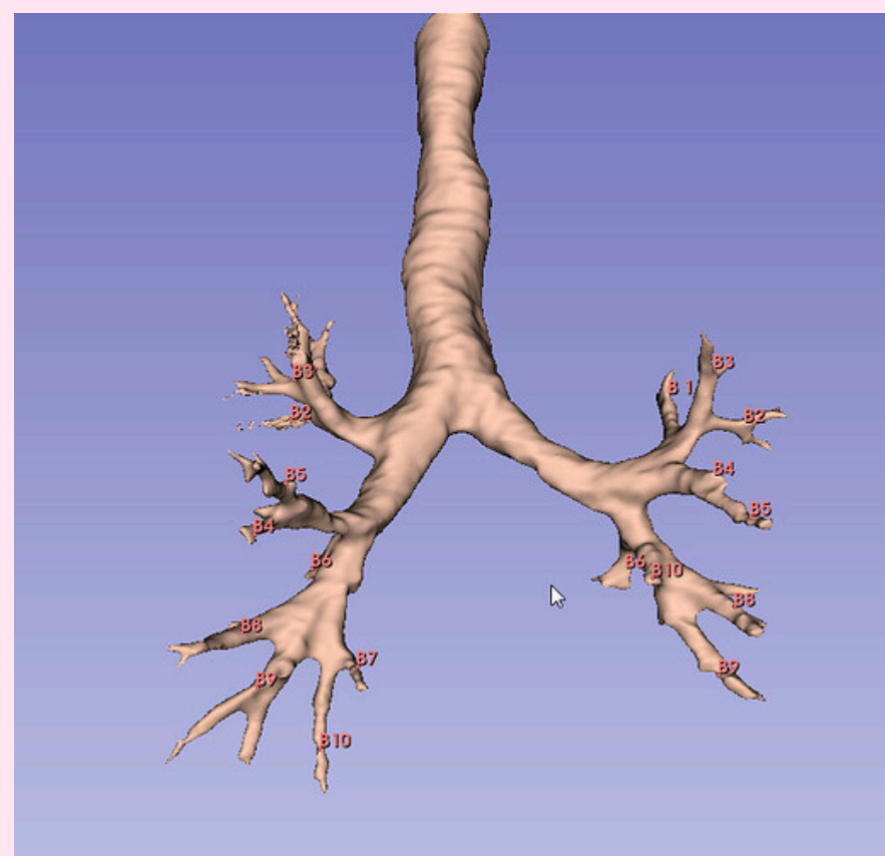

BM-BronchoLC

- ✓ Appearance
- ✓ Diverse
- ✗ Deformation
- ✗ Depth
- ✗ Camera Pose
- ✗ Mesh

BREATH-VL

- ✓ Appearance
- ✗ Diverse
- ✗ Deformation
- ✗ Depth
- ✓ Camera Pose
- ✓ Mesh

BronchoPose

- ✓ Appearance
- ✗ Diverse
- ✗ Deformation
- ✗ Depth
- ✓ Camera Pose
- ✓ Mesh

Input: Paired CTs
Inhale + Exhale

Segmentation
and mesh registration

Camera Trajectory
and deformation

Physically Based Rendering

- ✓ Appearance
- ✓ Diverse
- ✓ Deformation
- ✓ Depth
- ✓ Camera Pose
- ✓ Mesh