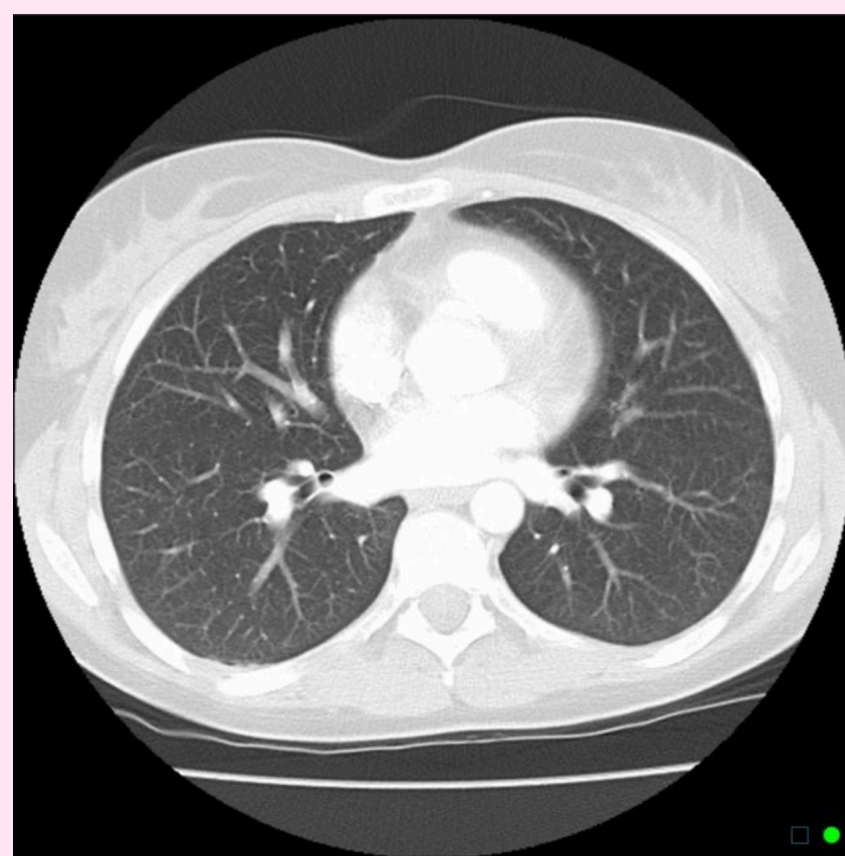

BM-BronchoLC

- ✓ Appearance
- ✓ Diverse
- ✗ Deformation
- ✗ Depth
- ✗ Camera Pose
- ✗ Mesh

BREATH-VL

- ✓ Appearance
- ✗ Diverse
- ✗ Deformation
- ✗ Depth
- ✓ Camera Pose
- ✓ Mesh

BronchoPose

- ✓ Appearance
- ✗ Diverse
- ✗ Deformation
- ✗ Depth
- ✓ Camera Pose
- ✓ Mesh

Input: Paired CTs
Inhale + Exhale

Segmentation
and mesh registration

Camera Trajectory
and deformation

Physically Based Rendering

- ✓ Appearance
- ✓ Diverse
- ✓ Deformation
- ✓ Depth
- ✓ Camera Pose
- ✓ Mesh