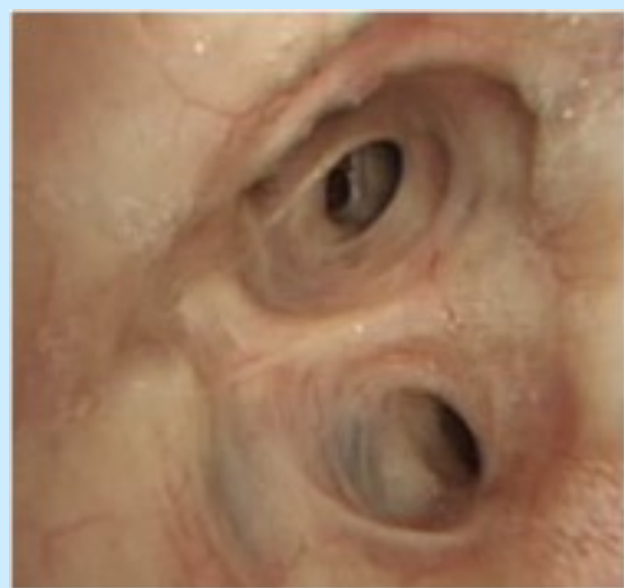

BM-BronchoLC

- ✓ Appearance
- ✓ Diverse
- ✗ Deformation
- ✗ Depth
- ✗ Camera Pose
- ✗ Mesh

BREATH-VL

- ✓ Appearance
- ✗ Diverse
- ✗ Deformation
- ✗ Depth
- ✓ Camera Pose
- ✓ Mesh

BronchoPose

- ✓ Appearance
- ✗ Diverse
- ✗ Deformation
- ✗ Depth
- ✓ Camera Pose
- ✓ Mesh

Input: Paired CTs
Inhale + Exhale

Segmentation
and mesh registration

Camera Trajectory
and deformation

Physically Based Rendering

- ✓ Appearance
- ✓ Diverse
- ✓ Deformation
- ✓ Depth
- ✓ Camera Pose
- ✓ Mesh